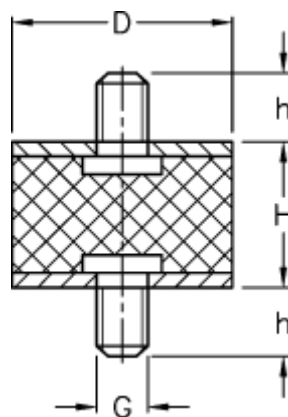

# Data Sheet

Article number: 51101421008710

Description: KLEE Vibration damper type 1  
100-40-1, M16x41/M16x41, NR - 57 shore

## Measures

---

D = 100  
G = M16  
h = 41  
H = 40